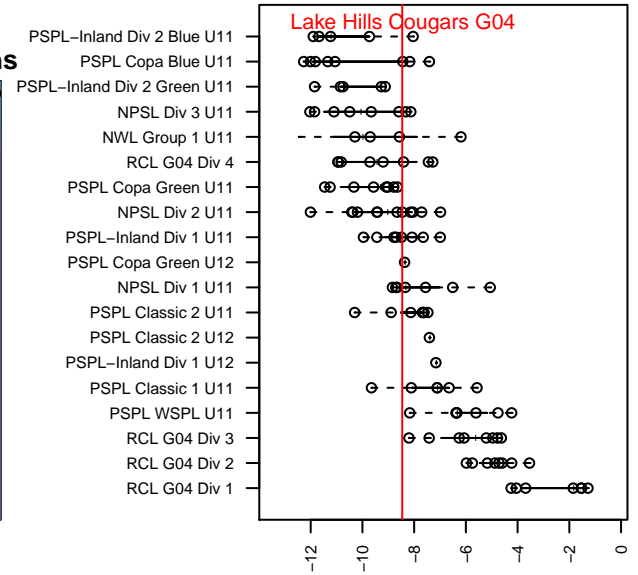

**attack and defense rating
relative to others at age
and all opponents in last 13 months**